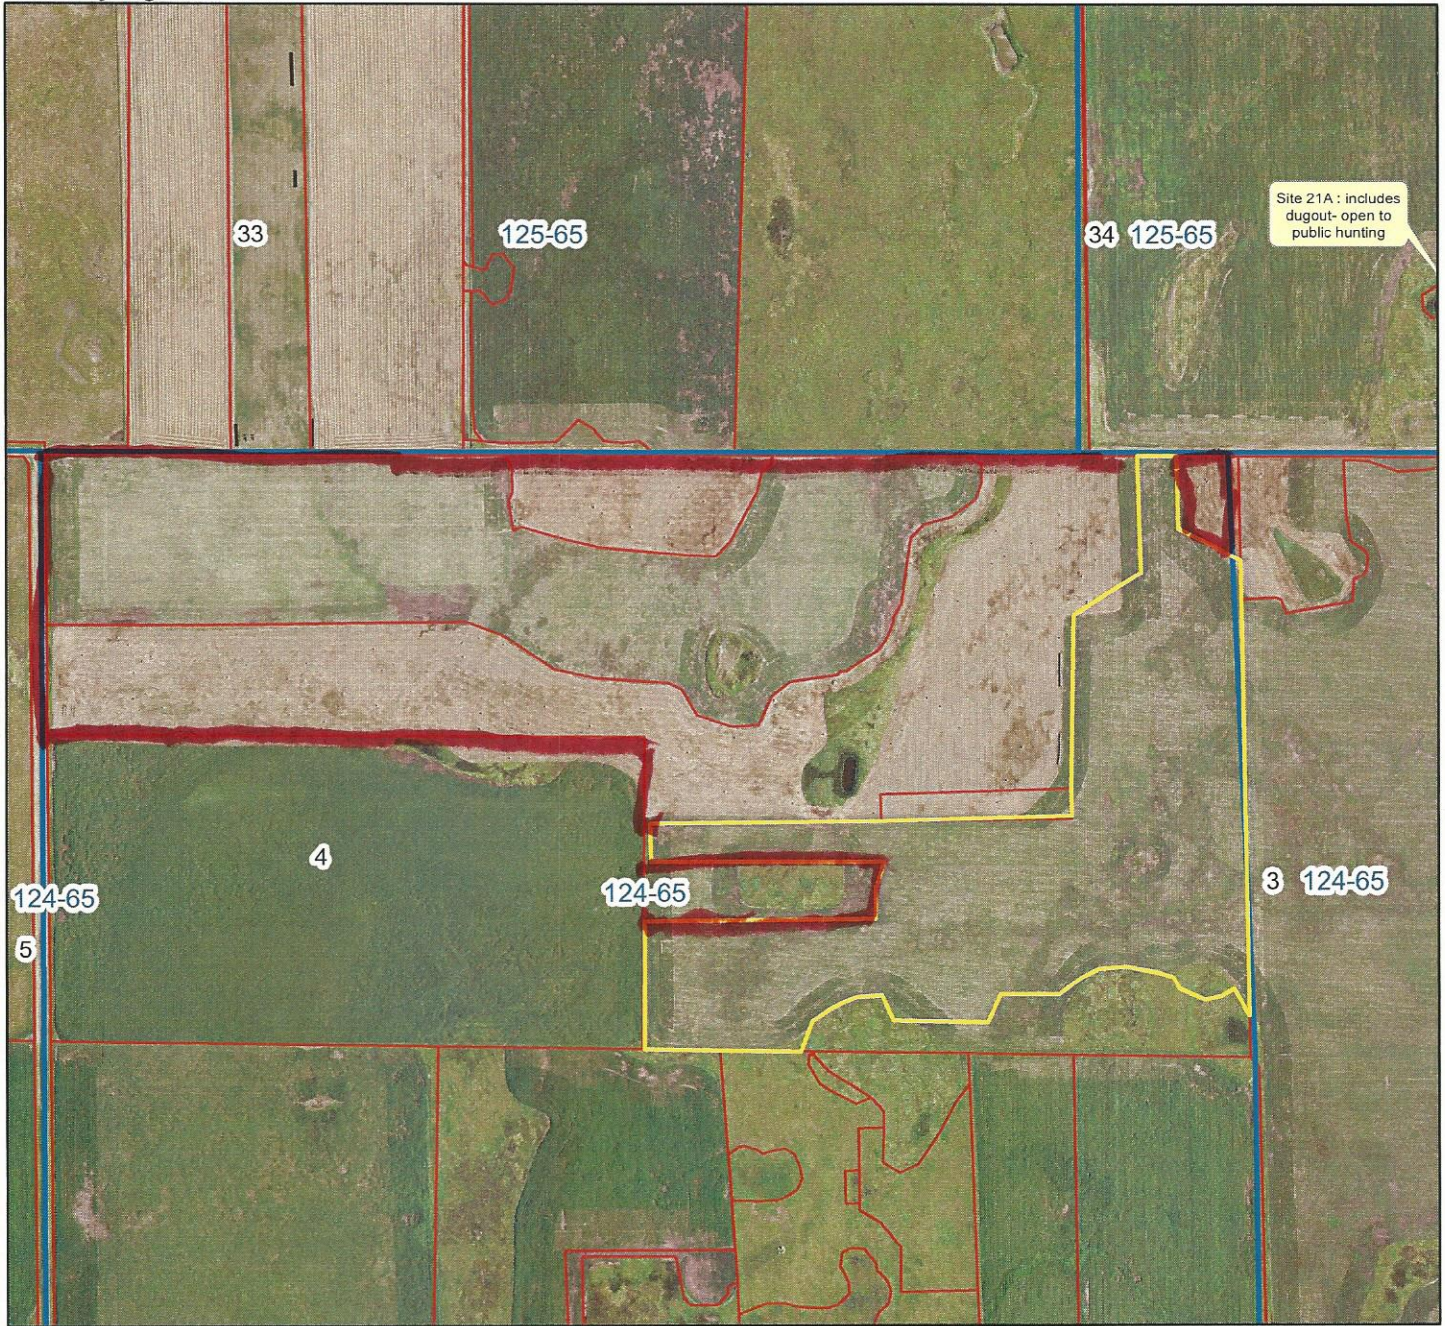

APC Site 21B N1/2 Section 4-124N-65W

64.5 Acres plus 229 non CRP Acres.

Directions: From Aberdeen go west on Hwy. 12 to Brown Co. 6 (382th Ave.). Go north on Brown Co. 6 to 126th St. Turn west on 126th St. one mile to 379th Ave. Go north on 379th Ave. one mile to 125th St. Turn west on 125th St. and go three miles to 376th Ave. Go north on 376th Ave. three quarters of a mile. Site is on right, stay within boundary signs.

Prepared with assistance from USDA-Natural Resources Conservation Service

Legend

- T13550 CP37
- Townships
- Sections
- CLU

OPEN TO PUBLIC HUNTING
(NON CRP ACRES)